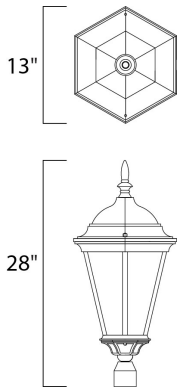

PRODUCT DESCRIPTION

Westlake is a transitional style from Maxim Lighting International in Black, Rust Patina, Empire Bronze, or White finish.

MEASUREMENTS

DIMENSION : 13" L x 13" W x 28" H
 HANGING WEIGHT : 7.6 lb

LAMPING

INPUT VOLTAGE : 120V
 BULB : 3 x 40W Incandescent E12 Candelabra , 120W Total
 BULB INCLUDED : (Not Included)
 DIMMABLE : Yes

FINISHES OPTION

 Black (BK)

GLASS

Clear CL

MATERIAL

Die Cast Aluminum